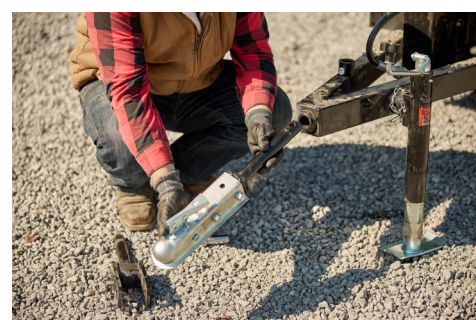

HYDRAULIC DUMP TRAILER

Ideal's top-of-the-line Hydraulic Dump Trailer combines rugged durability with advanced functionality to help you efficiently manage your outdoor projects. Whether you're clearing fall leaves or cutting trails, updating your home's landscape or tackling farm chores, our Hydraulic Dump Trailer offers the versatility you need to get the job done.

Robust Construction: Built with a 12-gauge formed steel bed supported by a sturdy, 2" x 3" rectangular steel tube frame.

Impressive Capacity: A 1.5-ton load capacity and generous 24 cubic feet of space is the perfect size for daily tasks or heavy-duty utility jobs.

Hydraulic Power: The double-acting hydraulic hand pump, paired with a single-action 3" x 12" cylinder, allows for smooth and reliable dumping. A hydraulic remote hookup (hose included) for compact utility tractor use allows for even quicker dumping.

Efficient Dumping: The 45° dump angle ensures optimal unloading, making your tasks more efficient and less labor-intensive. The tailgate opens from the top or bottom for easy dumping or adjustable spreading.

Enhanced Maneuverability: The walking beam and tandem axle design enhance load distribution and stability, minimizing wear and tear while improving overall handling.

Versatile Hitch Options: Featuring a standard swivel clevis hitch, with an optional 2" coupler available, you can choose the setup that best suits your towing needs and ensures a secure connection.