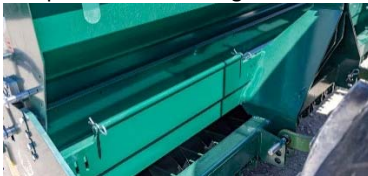

May not be distributed in all areas through Cummings & Bricker

The G-Series No-Till drill has been developed with the hunter and wildlife manager in mind. It is a true, no-till drill that will plant a variety of seeds and blends into the ground, even in the toughest soil conditions.

The tempered cutting discs are spaced at 7.5 inches apart. The discs slice into the soil, allowing the seeding mechanism to plant the seeds into the created slits. The solid, rubber packing wheels trail behind the discs to close up the soil. The G-Series will provide outstanding seed to soil contact even when cutting through standing vegetation.

WEIGHT BAR

Suitcase weights can be added if more weight is needed based on your soil conditions