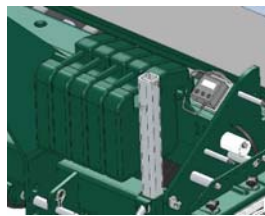

Weight Kits

- Mounts to 1/2" thick plate
- Turns standard machine into heavy duty machine
- Add as many or as little weight as needed
  - GD1050 – max 10 weights
  - GD1080 – max 22 weights
  - GD1010 – max 28 weights

100 LEHIGH AVE.
BATAVIA, NY 14021
PHONE: 800-252-1552

90 STOVER DRIVE
CARLISLE, PA 17015
PHONE: 800-222-8969