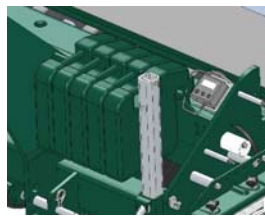

Weight Kits

- Mounts to 1/2" thick plate
- Turns standard machine into heavy duty machine
- Add as many or as little weight as needed
  - GD1050 – max 10 weights
  - GD1080 – max 22 weights
  - GD1010 – max 28 weights

100-120 LEHIGH AVE.
P.O. BOX 928
BATAVIA, NY 14021
PHONE: 800-252-1552 FAX: 888-852-7406

100 STOVER DRIVE
CARLISLE, PA 17015
PHONE: 800-222-8969
FAX: 717-249-9384