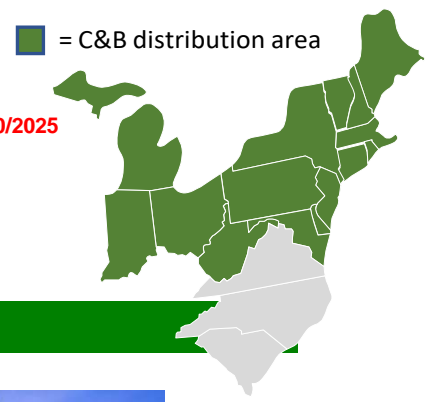

## G SERIES - NO TILL SEED DRILL

**FREIGHT: Genesis 3 - \$500 / Genesis 5 - \$600 / Genesis 8 & 10 - \$750**

May not be distributed in all areas through Cummings & Bricker

The G-Series No-Till drill has been developed with the hunter and wildlife manager in mind. It is a true, no-till drill that will plant a variety of seeds and blends into the ground, even in the toughest soil conditions.