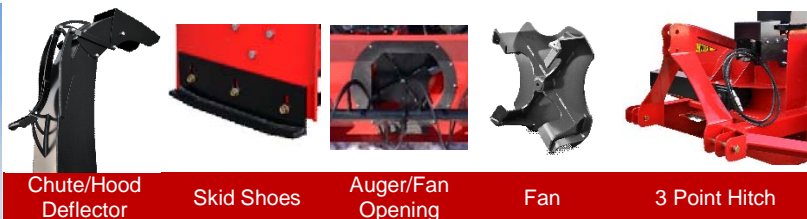

Optional hydraulic hood deflector (controlled in cab by single remote without stopping the blower).

ITEMNUMBER	DESCRIPTION	WEIGHT	PRICE
WB46C	46" Manual Rotation	450	\$5,293.00
WB46H	46" Hydraulic Rotation	450	\$5,466.00
WB54C	54" Manual Rotation	500	\$6,187.00
WB54H	54" Hydraulic Rotation	500	\$6,360.00
WB60C	60" Manual Rotation	750	\$6,426.00
WB60H	60" Hydraulic Rotation	600	\$6,599.00
WB68C	68" Manual Rotation	750	\$6,575.00
WB68H	68" Hydraulic Rotation	750	\$6,748.00
WB72C	72" Manual Rotation	1000	\$8,013.00
WB72H	72" Hydraulic Rotation	1000	\$8,186.00
WB78C	78" Manual Rotation	1100	\$8,694.00
WB78H	78" Hydraulic Rotation	1100	\$8,867.00
WB84C	84" Manual Rotation	1150	\$8,918.00
WB84H	84" Hydraulic Rotation	1150	\$9,091.00
WB96C	96" Manual Rotation	1200	\$9,284.00
WB96H	96" Hydraulic Rotation	1200	\$9,457.00
WB102C	102" Manual Rotation	1250	\$9,409.00
WB102H	102" Hydraulic Rotation	1250	\$9,582.00